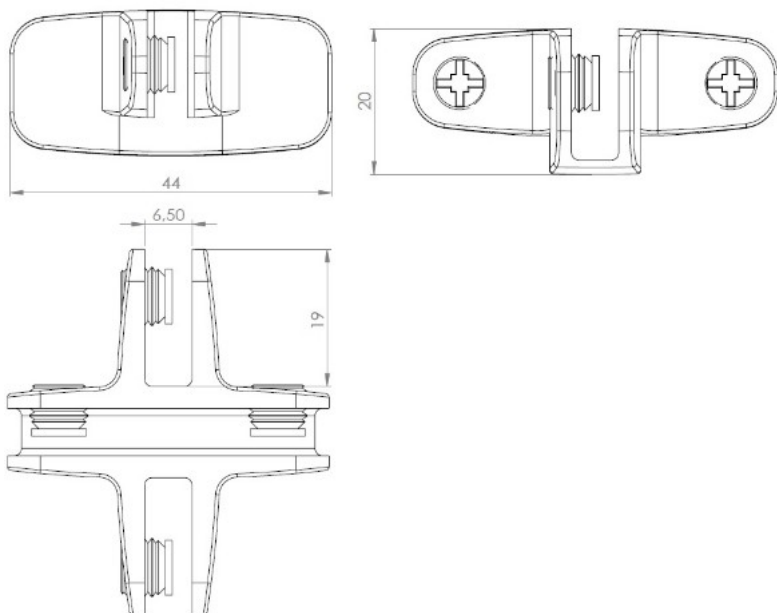

PRODUCT SHEET

Description:

Glass connector "Passion" Closed, 4-way,90DG,ALU,W/Metal Screws W/Soft Tip, f/Glass Thickness 4-6mm

Item number:

22.10.145-0

Units	Box	Carton	HS Code	Barcode
Pcs.	12	240	8302420090	 5704866109154